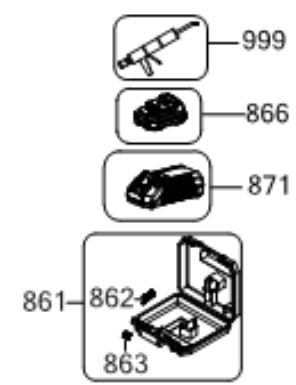

## Parts List DCD100YD2T HAMMER DRILL 1

Item	Part Number	Qty	Part Description	General Description	Other Info	Repair Inst	Markets
1	NA549830	1	HOUSING		1-2	No	QW
3	N616763	1	SPRING			No	QW
4	N544404	1	WASHER			No	QW
5	NA028712	12	SPRING			No	QW
6	N647198	1	HOLDER			No	QW
7	N543649	1	NUT			No	QW
8	N598613	1	GEAR			No	QW
9	N598614	1	GEAR			No	QW
10	N618571	1	WASHER			No	QW
11	N613395	1	WASHER			No	QW
12	N602515	1	SPRING			No	QW
13	N618143	1	COLLAR			No	QW
14	N696446	1	SPINDLE SA			No	QW
15	N039795	5	SCREW			No	QW
16	N576254	1	CHUCK KEYLESS			No	QW
17	N092854	1	SCREW			No	QW
18	NA298616	6	PIN		CLUTCH	No	QW
19	N090435	1	WASHER			No	QW
20	N022985	1	LOCKING RING			No	QW
21	N507193	4	PIN			No	QW
22	N645930	1	ANVIL ASSEMBLY			No	QW
23	N560646	1	O RING			No	QW
24	N696448	1	CARRIER SA			No	QW
24	N645932	1	CARRIER			No	QW
25	N551385	1	GEAR			No	QW
26	N543018	4	GEAR			No	QW
27	N548368	1	WASHER			No	QW
28	N543943	1	GEAR			No	QW
29	N544134	1	HOUSING			No	QW
30	N542091	1	WIRE STEEL			No	QW
31	N541279	1	GEAR			No	QW
32	N075506	4	SCREW			No	QW