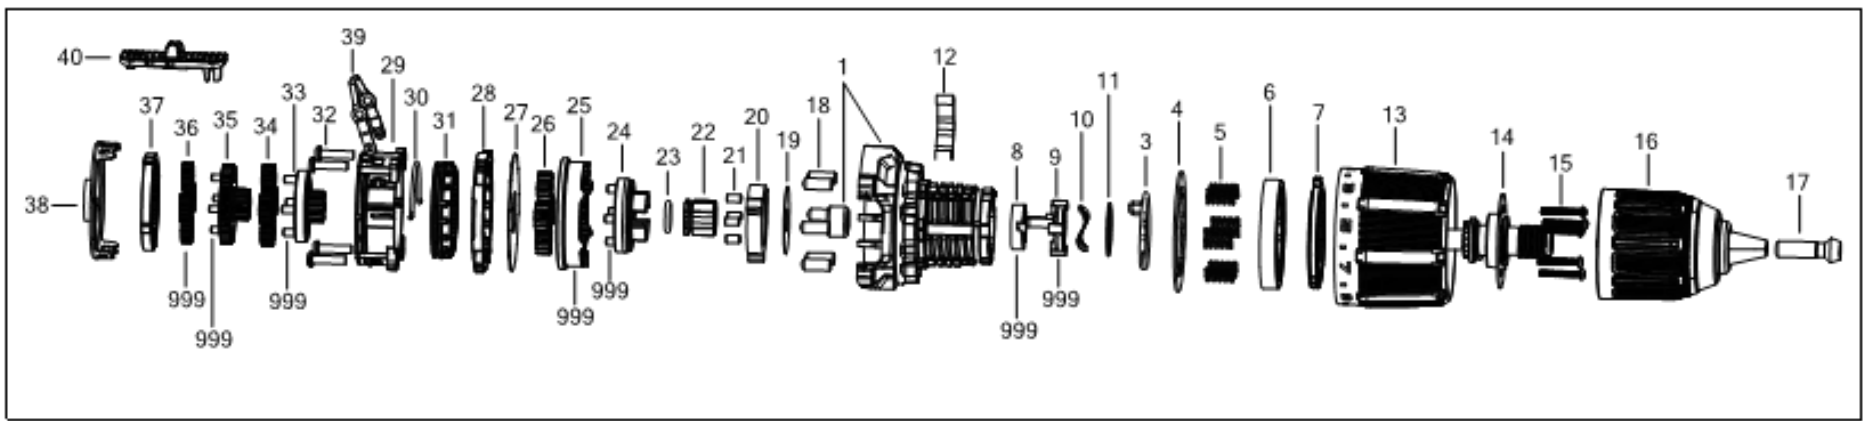

# DCD100YD2T HAMMER DRILL 1

## Parts List DCD100YD2T HAMMER DRILL 1

Item	Part Number	Qty	Part Description	General Description	Other Info	Repair Inst	Markets
1	NA549830	1	HOUSING		1-2	No	QW
3	N616763	1	SPRING			No	QW
4	N544404	1	WASHER			No	QW
5	NA028712	12	SPRING			No	QW
6	N647198	1	HOLDER			No	QW
7	N543649	1	NUT			No	QW
8	N598613	1	GEAR			No	QW
9	N598614	1	GEAR			No	QW
10	N618571	1	WASHER			No	QW
11	N613395	1	WASHER			No	QW
12	N602515	1	SPRING			No	QW
13	N618143	1	COLLAR			No	QW
14	N696446	1	SPINDLE SA			No	QW
15	N039795	5	SCREW			No	QW
16	N576254	1	CHUCK KEYLESS			No	QW
17	N092854	1	SCREW			No	QW
18	NA298616	6	PIN		CLUTCH	No	QW
19	N090435	1	WASHER			No	QW
20	N022985	1	LOCKING RING			No	QW
21	N507193	4	PIN			No	QW
22	N645930	1	ANVIL ASSEMBLY			No	QW
23	N560646	1	O RING			No	QW
24	N696448	1	CARRIER SA			No	QW
24	N645932	1	CARRIER			No	QW
25	N551385	1	GEAR			No	QW
26	N543018	4	GEAR			No	QW
27	N548368	1	WASHER			No	QW
28	N543943	1	GEAR			No	QW
29	N544134	1	HOUSING			No	QW
30	N542091	1	WIRE STEEL			No	QW
31	N541279	1	GEAR			No	QW
32	N075506	4	SCREW			No	QW