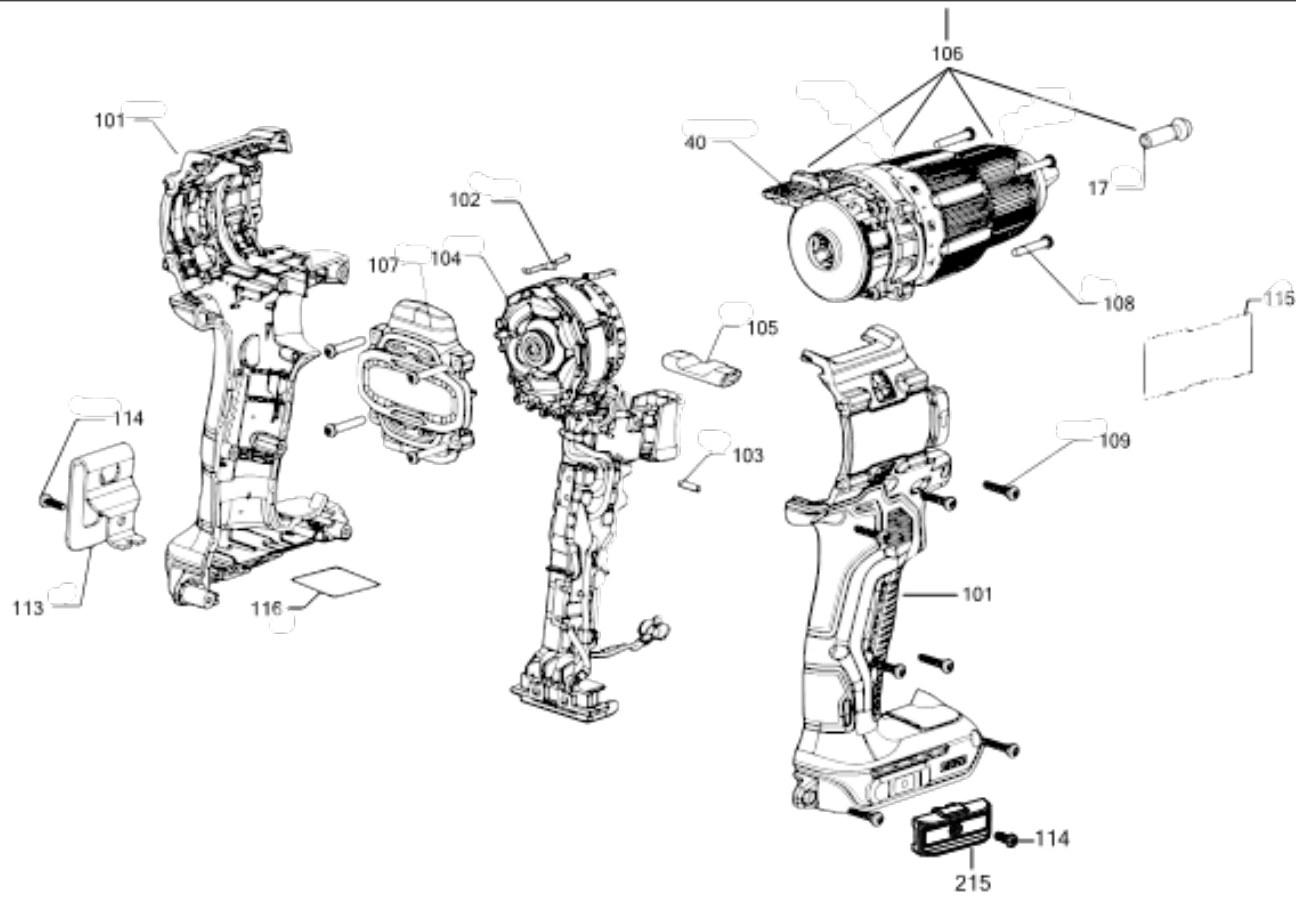

# DCD100YD2T HAMMER DRILL 1

## Parts List DCD100YD2T HAMMER DRILL 1

Item	Part Number	Qty	Part Description	General Description	Other Info	Repair Inst	Markets
1	NA549830	1	HOUSING		1-2	No	QW
3	N616763	1	SPRING			No	QW
4	N544404	1	WASHER			No	QW
5	NA028712	12	SPRING			No	QW
6	N647198	1	HOLDER			No	QW
7	N543649	1	NUT			No	QW
8	N598613	1	GEAR			No	QW
9	N598614	1	GEAR			No	QW
10	N618571	1	WASHER			No	QW
11	N613395	1	WASHER			No	QW
12	N602515	1	SPRING			No	QW
13	N618143	1	COLLAR			No	QW
14	N696446	1	SPINDLE SA			No	QW
15	N039795	5	SCREW			No	QW
16	N576254	1	CHUCK KEYLESS			No	QW
17	N092854	1	SCREW			No	QW
18	NA298616	6	PIN		CLUTCH	No	QW
19	N090435	1	WASHER			No	QW
20	N022985	1	LOCKING RING			No	QW
21	N507193	4	PIN			No	QW
22	N645930	1	ANVIL ASSEMBLY			No	QW
23	N560646	1	O RING			No	QW
24	N696448	1	CARRIER SA			No	QW
24	N645932	1	CARRIER			No	QW
25	N551385	1	GEAR			No	QW
26	N543018	4	GEAR			No	QW
27	N548368	1	WASHER			No	QW
28	N543943	1	GEAR			No	QW
29	N544134	1	HOUSING			No	QW
30	N542091	1	WIRE STEEL			No	QW
31	N541279	1	GEAR			No	QW
32	N075506	4	SCREW			No	QW